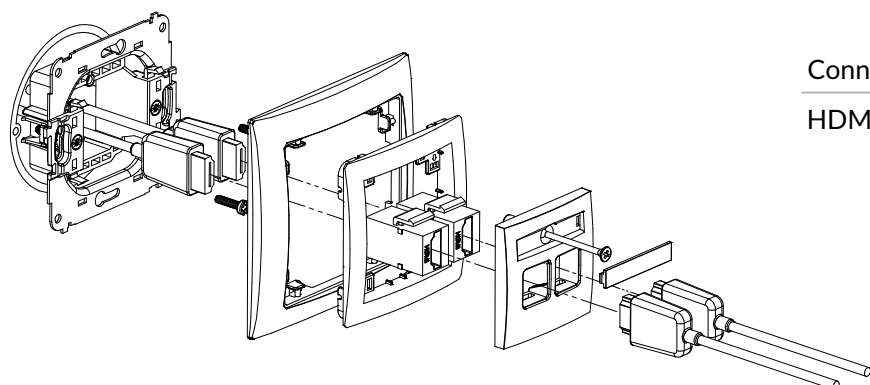

DGBNC-1 + DRSO-1

BNC single socket mechanism + universal plastic frame DECO Soft

Connection type	Connection
-----------------	------------

BNC	Screwed
-----	---------

DHDMI-1 + DRSO-1

HDMI single socket mechanism + universal plastic frame DECO Soft

Connection type	Connection
-----------------	------------

HDMI	1 x HDMI socket female
------	------------------------

DHDMI-2 + DRSO-1

HDMI double socket mechanism + universal plastic frame DECO Soft

Connection type	Podłączenia
-----------------	-------------

HDMI	2 x HDMI socket female
------	------------------------

DGHK + DRSO-1

HDMI single socket mechanism + single computer socket mechanism 1xRJ45, cat. 5e, 8-contact
+ universal plastic frame DECO Soft

Connection type	Connection
HDMI, 1 x Rj45 8-kontakt	1 x HDMI socket female / Clamp penetrating insulation