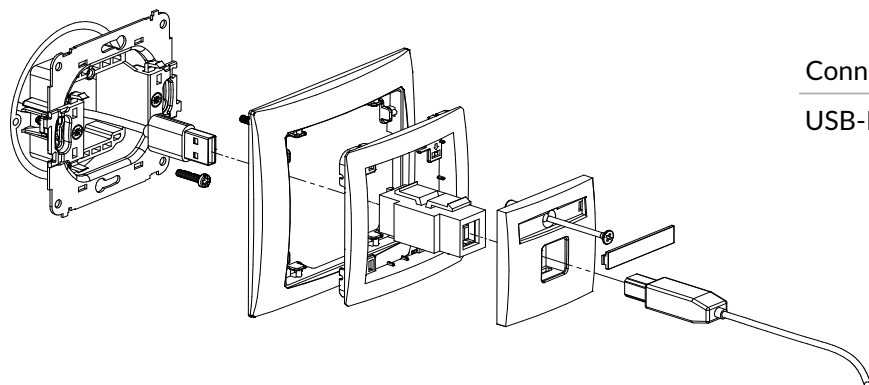

Connection type	Connection
USB-A 2.0	1 x USB-A socket female

DGUSB-5 + DRSO-1

USB-AA 3.0 single socket mechanism + universal plastic frame DECO Soft

Connection type	Connection
USB-A 3.0	1 x USB-A socket female

DGUSB-2 + DRSO-1

2xUSB-AA 2.0 double socket mechanism + universal plastic frame DECO Soft

Connection type	Connection
2 x USB-A 2.0	2 x USB-A socket female

DGUSB-6 + DRSO-1

2xUSB-AA 3.0 double socket mechanism + universal plastic frame DECO Soft

Connection type	Connection
2 x USB-A 3.0	2 x USB-A socket female

DGUSB-3 + DRSO-1

USB-AB 2.0 single socket mechanism + universal plastic frame DECO Soft

Connection type

Connection

USB-B 2.0

1 x USB-A socket female