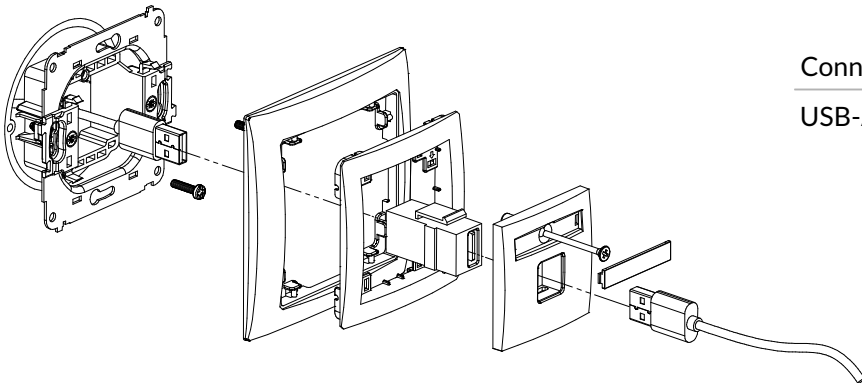

HDMI	2 x HDMI socket female
------	------------------------

DGHK + DRSO-1

HDMI single socket mechanism + single computer socket mechanism 1xRJ45, cat. 5e, 8-contact
+ universal plastic frame DECO Soft

Connection type	Connection
HDMI, 1 x Rj45 8-kontakt	1 x HDMI socket female / Clamp penetrating insulation

DCUSB-1 + DRSO-1

Single USB charger mechanism, 5V, 1A + universal plastic frame DECO Soft

Connection type	Connection
USB-A	Screw clamps

DGUSB-1 + DRSO-1

USB-AA 2.0 single socket mechanism + universal plastic frame DECO Soft

Connection type	Connection
USB-A 2.0	1 x USB-A socket female

DGUSB-5 + DRSO-1

USB-AA 3.0 single socket mechanism + universal plastic frame DECO Soft

Connection type	Connection
USB-A 3.0	1 x USB-A socket female

DGUSB-2 + DRSO-1

2xUSB-AA 2.0 double socket mechanism + universal plastic frame DECO Soft

Connection type	Connection
2 x USB-A 2.0	2 x USB-A socket female

DGUSB-6 + DRSO-1

2xUSB-AA 3.0 double socket mechanism + universal plastic frame DECO Soft