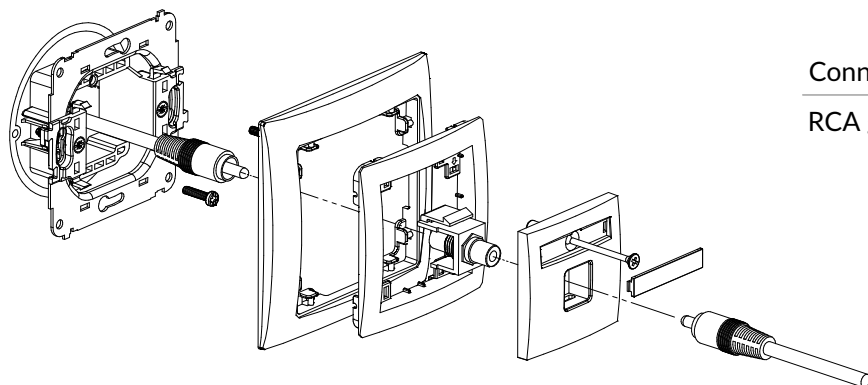

Connection type	Connection
2 x banana gold plated (red and black)	For soldering

DGG-4 + DRSO-1

Single loudspeaker socket (banana type - red and black, gold-plated, 4mm², twisted) mechanism + universal plastic frame DECO Soft

Connection type	Connection
2 x banana gold plated (red and black)	Screwed

DGRCA-1 + DRSO-1

RCA single socket (cinch type - yellow, gold-plated) mechanism + universal plastic frame DECO Soft

Connection type	Connection
RCA gold-plated	1 x RCA (cinch) female, yellow marker, gold plated

DGRCA-2 + DRSO-1

RCA double socket (cinch type - white and red, gold-plated) mechanism + universal plastic frame DECO Soft

Connection type	Connection
RCA gold-plated	2 x RCA (cinch) female, white and red marker, gold plated