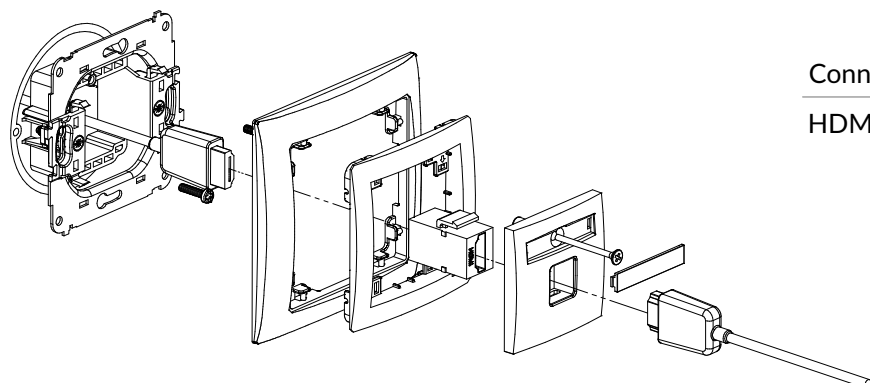

DGBNC-1 + DRSO-1

BNC single socket mechanism + universal plastic frame DECO Soft

Connection type	Connection
-----------------	------------

BNC	Screwed
-----	---------

DHDMI-1 + DRSO-1

HDMI single socket mechanism + universal plastic frame DECO Soft

Connection type	Connection
-----------------	------------

HDMI	1 x HDMI socket female
------	------------------------

DHDMI-2 + DRSO-1

HDMI double socket mechanism + universal plastic frame DECO Soft

Connection type	Podłączenia
-----------------	-------------

HDMI	2 x HDMI socket female
------	------------------------

DGHK + DRSO-1

HDMI single socket mechanism + single computer socket mechanism 1xRJ45, cat. 5e, 8-contact
+ universal plastic frame DECO Soft

Connection type	Connection
HDMI, 1 x Rj45 8-kontakt	1 x HDMI socket female / Clamp penetrating insulation