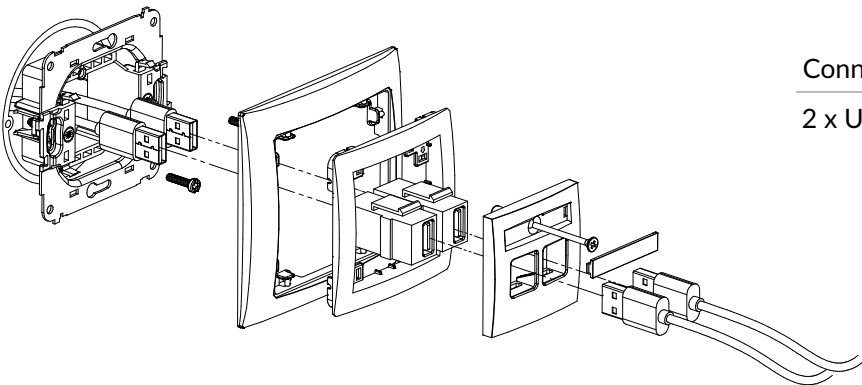

DCUSB-1 + DRSO-1

Single USB charger mechanism, 5V, 1A + universal plastic frame DECO Soft

Connection type	Connection
USB-A	Screw clamps

DGUSB-1 + DRSO-1

USB-AA 2.0 single socket mechanism + universal plastic frame DECO Soft

Connection type	Connection
USB-A 2.0	1 x USB-A socket female

DGUSB-5 + DRSO-1

USB-AA 3.0 single socket mechanism + universal plastic frame DECO Soft

Connection type	Connection
USB-A 3.0	1 x USB-A socket female

DGUSB-2 + DRSO-1

2xUSB-AA 2.0 double socket mechanism + universal plastic frame DECO Soft

Connection type	Connection
2 x USB-A 2.0	2 x USB-A socket female

DGUSB-6 + DRSO-1

2xUSB-AA 3.0 double socket mechanism + universal plastic frame DECO Soft

Connection type	Connection
2 x USB-A 3.0	2 x USB-A socket female

DGUSB-3 + DRSO-1

USB-AB 2.0 single socket mechanism + universal plastic frame DECO Soft

Connection type

Connection

USB-B 2.0

1 x USB-A socket female