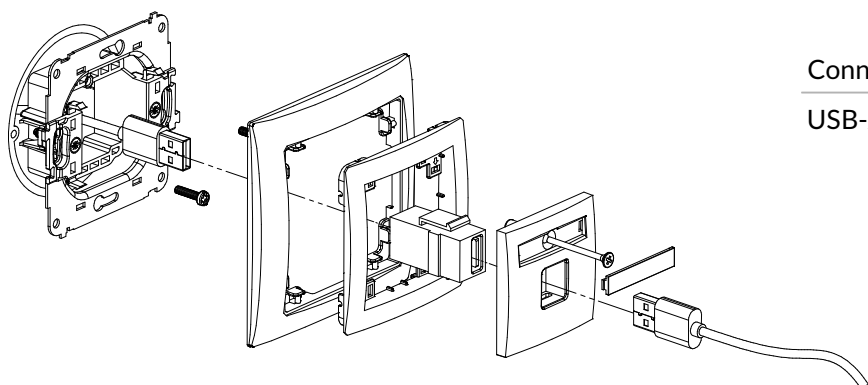

HDMI	2 x HDMI socket female
------	------------------------

DGHK + DRSO-1

HDMI single socket mechanism + single computer socket mechanism 1xRJ45, cat. 5e, 8-contact
+ universal plastic frame DECO Soft

Connection type	Connection
HDMI, 1 x Rj45 8-kontakt	1 x HDMI socket female / Clamp penetrating insulation

DCUSB-1 + DRSO-1

Single USB charger mechanism, 5V, 1A + universal plastic frame DECO Soft

Connection type	Connection
USB-A	Screw clamps

DGUSB-1 + DRSO-1

USB-AA 2.0 single socket mechanism + universal plastic frame DECO Soft

Connection type	Connection
USB-A 2.0	1 x USB-A socket female

DGUSB-5 + DRSO-1

USB-AA 3.0 single socket mechanism + universal plastic frame DECO Soft

Connection type	Connection
USB-A 3.0	1 x USB-A socket female