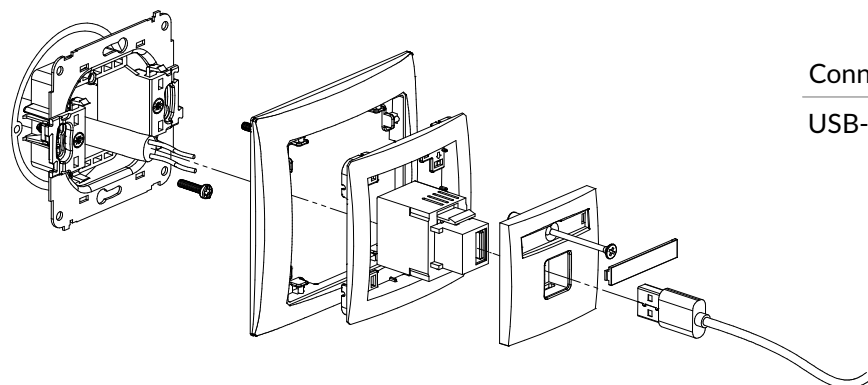

Connection type	Connection
-----------------	------------

HDMI	1 x HDMI socket female
------	------------------------

DHDMI-2 + DRSO-1

HDMI double socket mechanism + universal plastic frame DECO Soft

Connection type	Podłączenia
-----------------	-------------

HDMI	2 x HDMI socket female
------	------------------------

DGHK + DRSO-1

HDMI single socket mechanism + single computer socket mechanism 1xRJ45, cat. 5e, 8-contact
+ universal plastic frame DECO Soft

Connection type	Connection
HDMI, 1 x Rj45 8-kontakt	1 x HDMI socket female / Clamp penetrating insulation

DCUSB-1 + DRSO-1

Single USB charger mechanism, 5V, 1A + universal plastic frame DECO Soft

Connection type	Connection
USB-A	Screw clamps

DGUSB-1 + DRSO-1

USB-AA 2.0 single socket mechanism + universal plastic frame DECO Soft

Connection type	Connection
USB-A 2.0	1 x USB-A socket female

DGUSB-5 + DRSO-1

USB-AA 3.0 single socket mechanism + universal plastic frame DECO Soft

Connection type	Connection
USB-A 3.0	1 x USB-A socket female