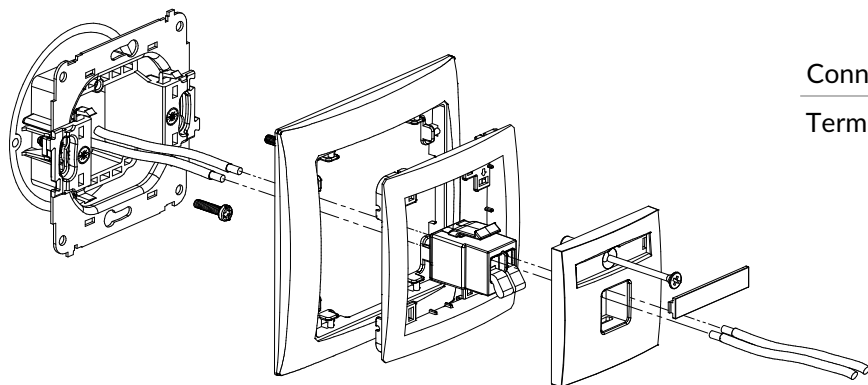

DECO SERIES MULTIMEDIA SOCKETS CONNECTION METHOD

DGG-1 + DRSO-1

Single loudspeaker socket (2,5mm²) mechanism + universal plastic frame DECO Soft

Connection type	Connection
Terminal	Screw clamps

DGG-2 + DRSO-1

Double loudspeaker socket (2,5mm²) mechanism + universal plastic frame DECO Soft

Connection type	Connection
Terminal	Screw clamps

DGG-3 + DRSO-1

Single loudspeaker socket (banana type - red and black, gold-plated, 4mm², soldering) mechanism + universal plastic frame DECO Soft