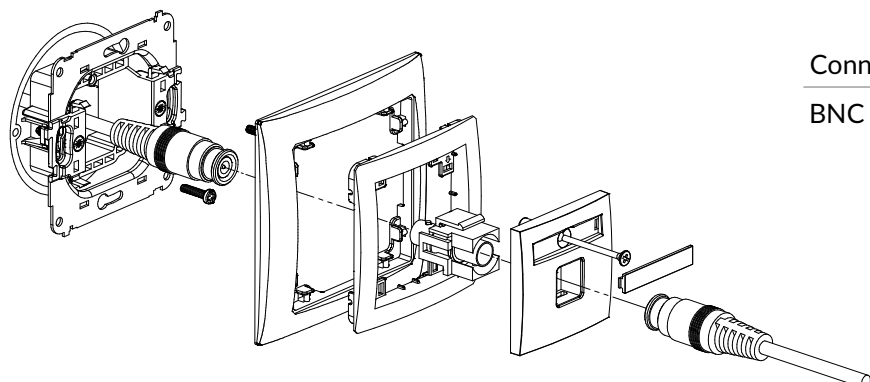

DGRCA-2 + DRSO-1

RCA double socket (cinch type - white and red, gold-plated) mechanism + universal plastic frame DECO Soft

Connection type	Connection
RCA gold-plated	2 x RCA (cinch) female, white and red marker, gold plated

DGBNC-1 + DRSO-1

BNC single socket mechanism + universal plastic frame DECO Soft

Connection type	Connection
-----------------	------------

BNC	Screwed
-----	---------

DHDMI-1 + DRSO-1

HDMI single socket mechanism + universal plastic frame DECO Soft

Connection type	Connection
-----------------	------------

HDMI	1 x HDMI socket female
------	------------------------

DHDMI-2 + DRSO-1

HDMI double socket mechanism + universal plastic frame DECO Soft

Connection type	Podłączenia
-----------------	-------------