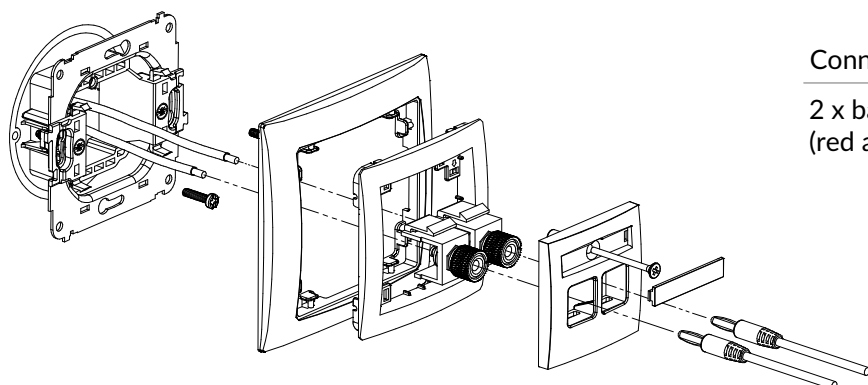

DECO SERIES MULTIMEDIA SOCKETS CONNECTION METHOD

DGG-1 + DRSO-1

Single loudspeaker socket (2,5mm²) mechanism + universal plastic frame DECO Soft

Connection type	Connection
Terminal	Screw clamps

DGG-2 + DRSO-1

Double loudspeaker socket (2,5mm²) mechanism + universal plastic frame DECO Soft

Connection type	Connection
Terminal	Screw clamps

DGG-3 + DRSO-1

Single loudspeaker socket (banana type - red and black, gold-plated, 4mm², soldering) mechanism + universal plastic frame DECO Soft