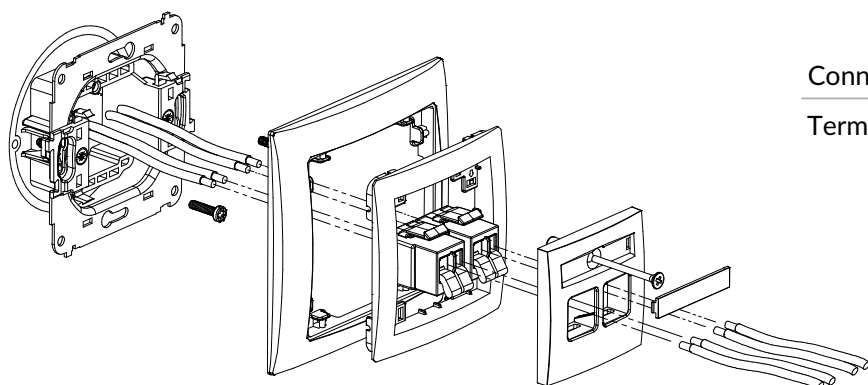

DECO SERIES MULTIMEDIA SOCKETS CONNECTION METHOD

DGG-1 + DRSO-1

Single loudspeaker socket (2,5mm²) mechanism + universal plastic frame DECO Soft

Connection type	Connection
Terminal	Screw clamps

DGG-2 + DRSO-1

Double loudspeaker socket (2,5mm²) mechanism + universal plastic frame DECO Soft

Connection type	Connection
Terminal	Screw clamps

DGG-3 + DRSO-1

Single loudspeaker socket (banana type - red and black, gold-plated, 4mm², soldering) mechanism + universal plastic frame DECO Soft