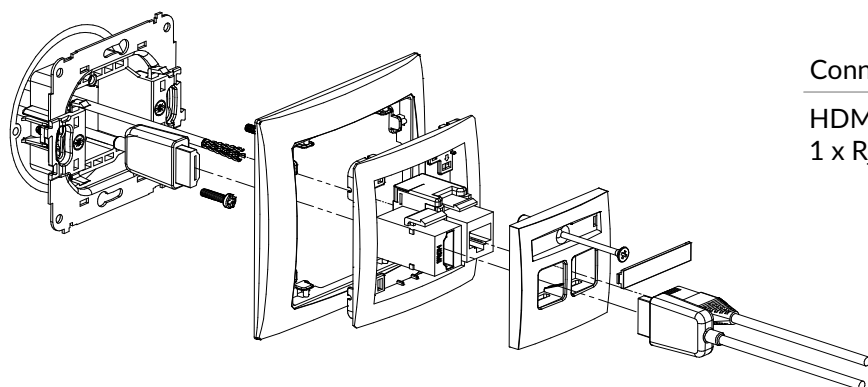

DGBNC-1 + DRSO-1

BNC single socket mechanism + universal plastic frame DECO Soft

Connection type	Connection
-----------------	------------

BNC	Screwed
-----	---------

DHDMI-1 + DRSO-1

HDMI single socket mechanism + universal plastic frame DECO Soft

Connection type	Connection
-----------------	------------

HDMI	1 x HDMI socket female
------	------------------------

DHDMI-2 + DRSO-1

HDMI double socket mechanism + universal plastic frame DECO Soft

Connection type	Podłączenia
-----------------	-------------

HDMI	2 x HDMI socket female
------	------------------------

DGHK + DRSO-1

HDMI single socket mechanism + single computer socket mechanism 1xRJ45, cat. 5e, 8-contact
+ universal plastic frame DECO Soft

Connection type	Connection
HDMI, 1 x Rj45 8-kontakt	1 x HDMI socket female / Clamp penetrating insulation