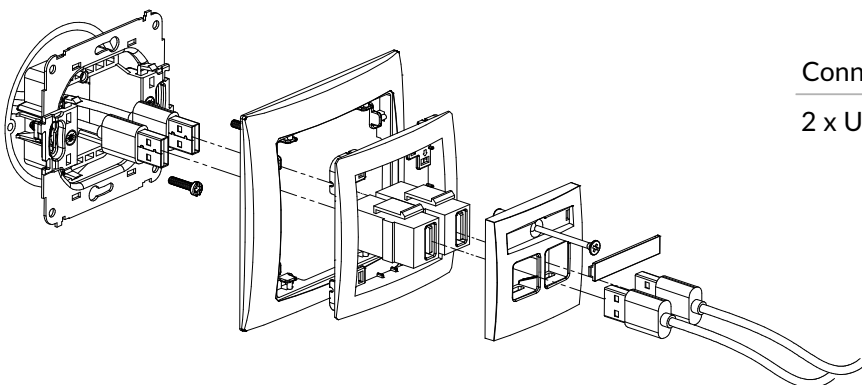

Connection type	Connection
USB-A 2.0	1 x USB-A socket female

DGUSB-5 + DRSO-1

USB-AA 3.0 single socket mechanism + universal plastic frame DECO Soft

Connection type	Connection
USB-A 3.0	1 x USB-A socket female

DGUSB-2 + DRSO-1

2xUSB-AA 2.0 double socket mechanism + universal plastic frame DECO Soft

Connection type	Connection
2 x USB-A 2.0	2 x USB-A socket female

DGUSB-6 + DRSO-1

2xUSB-AA 3.0 double socket mechanism + universal plastic frame DECO Soft

Connection type	Connection
2 x USB-A 3.0	2 x USB-A socket female

DGUSB-3 + DRSO-1

USB-AB 2.0 single socket mechanism + universal plastic frame DECO Soft

Connection type

Connection

USB-B 2.0

1 x USB-A socket female