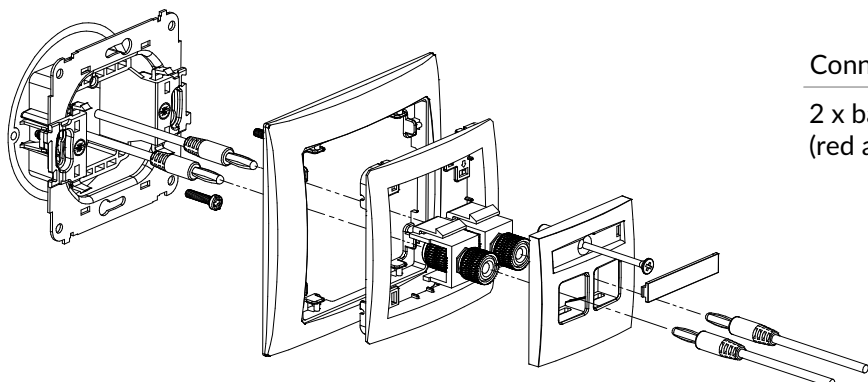

DGG-4 + DRSO-1

Single loudspeaker socket (banana type - red and black, gold-plated, 4mm², twisted) mechanism + universal plastic frame DECO Soft

Connection type	Connection
2 x banana gold plated (red and black)	Screwed

DGRCA-1 + DRSO-1

RCA single socket (cinch type - yellow, gold-plated) mechanism + universal plastic frame DECO Soft