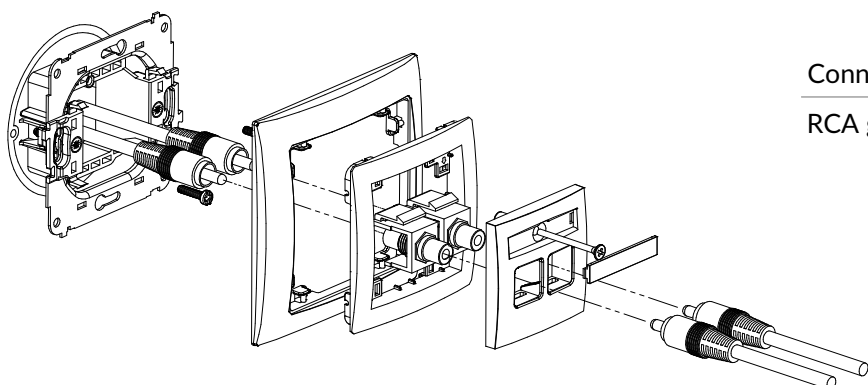

Connection type	Connection
2 x banana gold plated (red and black)	Screwed

DGRCA-1 + DRSO-1

RCA single socket (cinch type - yellow, gold-plated) mechanism + universal plastic frame DECO Soft

Connection type	Connection
RCA gold-plated	1 x RCA (cinch) female, yellow marker, gold plated

DGRCA-2 + DRSO-1

RCA double socket (cinch type - white and red, gold-plated) mechanism + universal plastic frame DECO Soft

Connection type	Connection
RCA gold-plated	2 x RCA (cinch) female, white and red marker, gold plated

DGBNC-1 + DRSO-1

BNC single socket mechanism + universal plastic frame DECO Soft

Connection type	Connection
-----------------	------------

BNC	Screwed
-----	---------

DHDMI-1 + DRSO-1

HDMI single socket mechanism + universal plastic frame DECO Soft