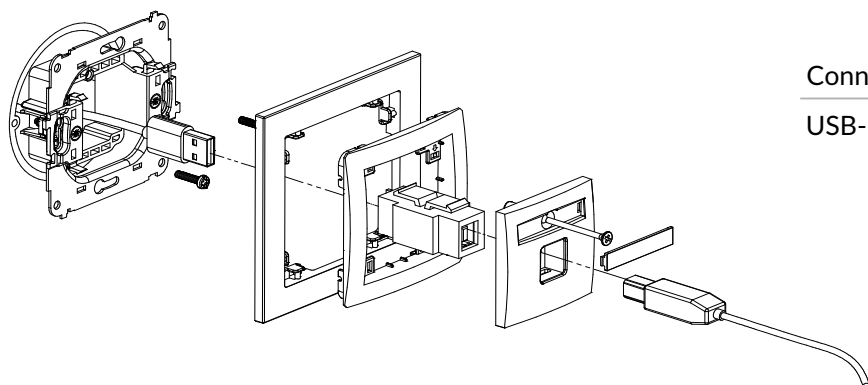

Connection type	Connection
HDMI, 1 x RJ45 8-kontakt	1 x HDMI socket female / Clamp penetrating insulation

DCUSB-1 + DR-1

Single USB charger mechanism, 5V, 1A + universal plastic frame

Connection type	Connection
USB-A	Screw clamps

DGUSB-1 + DR-1

USB-AA 2.0 single socket mechanism + universal plastic frame

Connection type	Connection
USB-A 2.0	1 x USB-A socket female

DGUSB-5 + DR-1

USB-AA 3.0 single socket mechanism + universal plastic frame

Connection type	Connection
USB-A 3.0	1 x USB-A socket female

DGUSB-2 + DR-1

2xUSB-AA 2.0 double socket mechanism + universal plastic frame

Connection type	Connection
2xUSB-A 2.0	2 x USB-A socket female

DGUSB-6 + DR-1

2xUSB-AA 3.0 double socket mechanism + universal plastic frame

Connection type	Connection
2xUSB-A 3.0	2 x USB-A socket female

DGUSB-3 + DR-1

USB-AB 2.0 single socket mechanism + universal plastic frame

Connection type