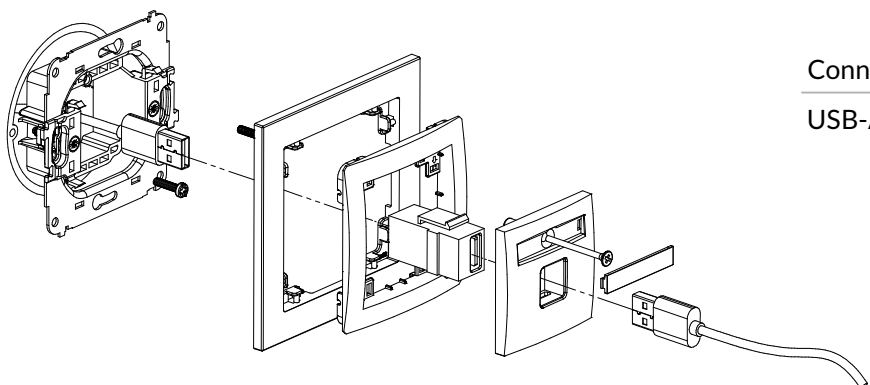

DHDMI-2 + DR-1

HDMI double socket mechanism + universal plastic frame

Connection type	Connection
HDMI	2 x HDMI socket female

DGHK + DR-1

HDMI single socket mechanism + single computer socket mechanism 1xRJ45, cat. 5e, 8-contact
+ universal plastic frame

Connection type	Connection
HDMI, 1 x RJ45 8-kontakt	1 x HDMI socket female / Clamp penetrating insulation

DCUSB-1 + DR-1

Single USB charger mechanism, 5V, 1A + universal plastic frame

Connection type	Connection
USB-A	Screw clamps

DGUSB-1 + DR-1

USB-AA 2.0 single socket mechanism + universal plastic frame

Connection type	Connection
USB-A 2.0	1 x USB-A socket female

DGUSB-5 + DR-1

USB-AA 3.0 single socket mechanism + universal plastic frame

Connection type	Connection
USB-A 3.0	1 x USB-A socket female

DGUSB-2 + DR-1

2xUSB-AA 2.0 double socket mechanism + universal plastic frame

Connection type	Connection
2xUSB-A 2.0	2 x USB-A socket female

DGUSB-6 + DR-1