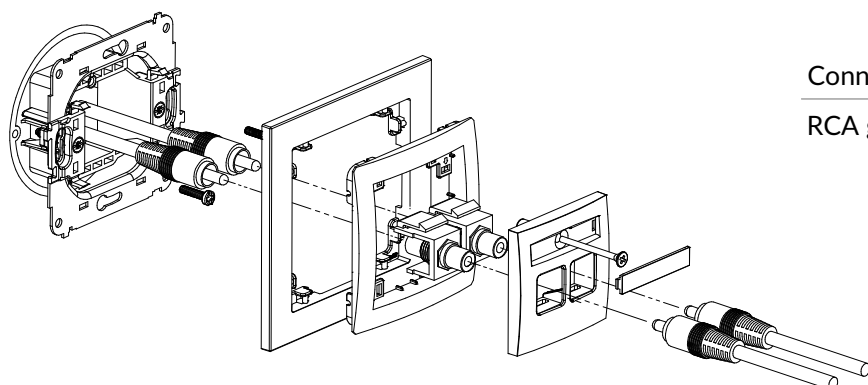

DGRCA-1 + DR-1

RCA single socket (cinch type - yellow, gold-plated) mechanism + universal plastic frame

Connection type	Connection
RCA gold-plated	1 x RCA (cinch) female, yellow marker, gold plated

DGRCA-2 + DR-1

RCA double socket (cinch type - white and red, gold-plated) mechanism + universal plastic frame

Connection type	Connection
RCA gold-plated	2 x RCA (cinch) female, white and red marker, gold plated

DGBNC-1 + DR-1

BNC single socket mechanism + universal plastic frame

Connection type	Connection
BNC	Screwed

DHDMI-1 + DR-1

HDMI single socket mechanism + universal plastic frame

Connection type	Connection
HDMI	1 x HDMI socket female