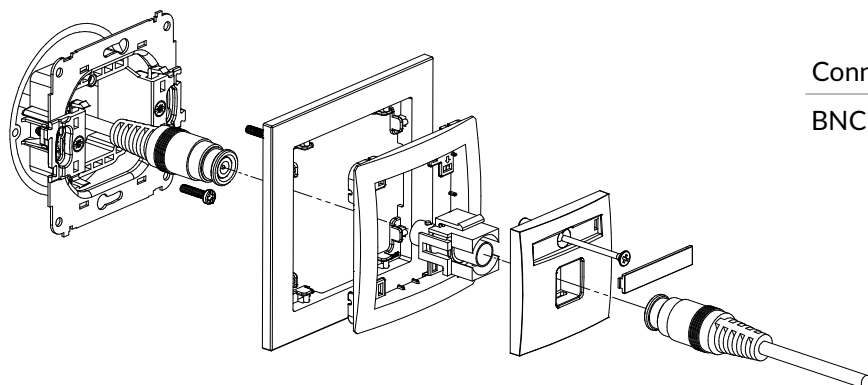

DGRCA-1 + DR-1

RCA single socket (cinch type - yellow, gold-plated) mechanism + universal plastic frame

Connection type	Connection
RCA gold-plated	1 x RCA (cinch) female, yellow marker, gold plated

DGRCA-2 + DR-1

RCA double socket (cinch type - white and red, gold-plated) mechanism + universal plastic frame

Connection type	Connection
RCA gold-plated	2 x RCA (cinch) female, white and red marker, gold plated

DGBNC-1 + DR-1

BNC single socket mechanism + universal plastic frame

Connection type	Connection
BNC	Screwed

DHDMI-1 + DR-1

HDMI single socket mechanism + universal plastic frame

Connection type	Connection
HDMI	1 x HDMI socket female