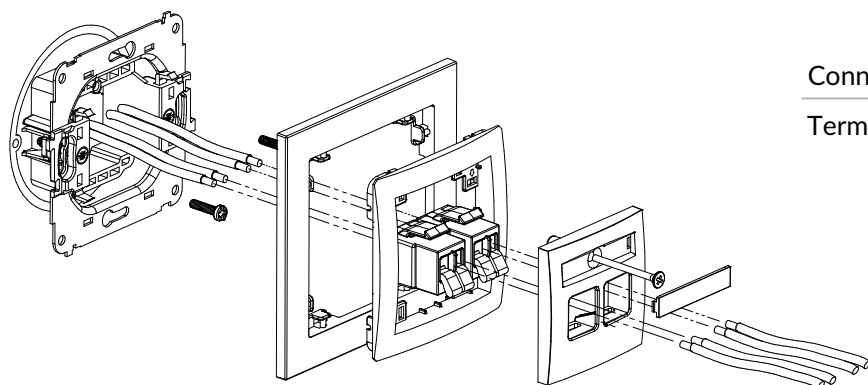

DECO SERIES MULTIMEDIA SOCKETS CONNECTION METHOD

DGG-1 + DR-1

Single loudspeaker socket (2,5mm²) mechanism + universal plastic frame

Connection type	Connection
Terminal	Screw clamps

DGG-2 + DR-1

Double loudspeaker socket (2,5mm²) mechanism + universal plastic frame

Connection type	Connection
Terminal	Screw clamps

DGG-3 + DR-1

Single loudspeaker socket (banana type - red and black, gold-plated, 4mm², soldering) mechanism + universal plastic frame

Connection type	Connection
2 x banana gold plated (red and black)	For soldering