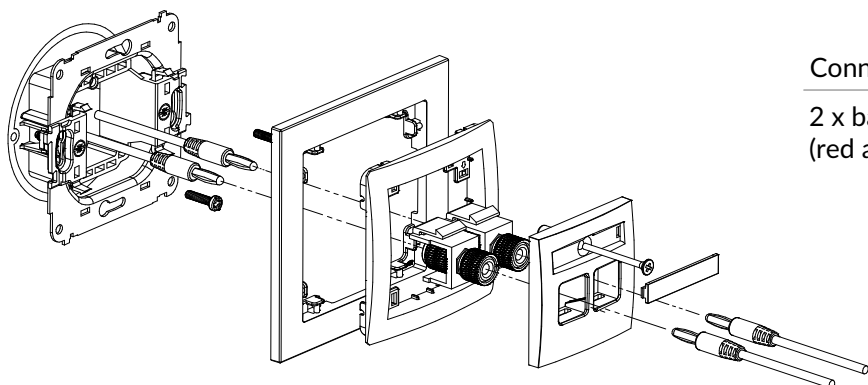

DGG-4 + DR-1

Single loudspeaker socket (banana type - red and black, gold-plated, 4mm², twisted) mechanism + universal plastic frame

Connection type	Connection
2 x banana gold plated (red and black)	Screwed

DGRCA-1 + DR-1

RCA single socket (cinch type - yellow, gold-plated) mechanism + universal plastic frame