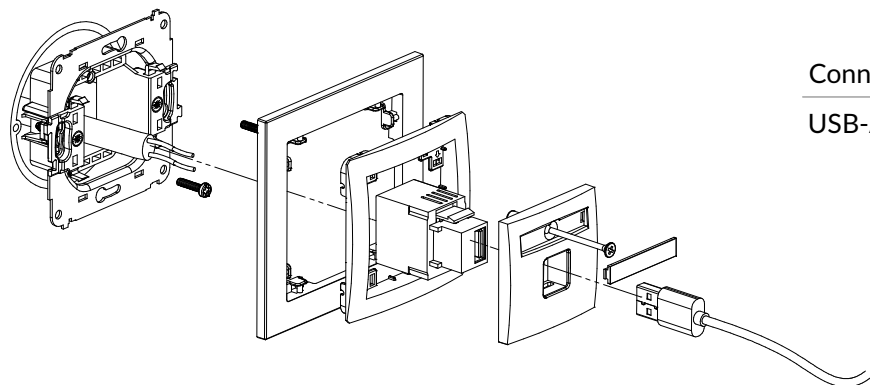

BNC single socket mechanism + universal plastic frame

Connection type	Connection
BNC	Screwed

DHDMI-1 + DR-1

HDMI single socket mechanism + universal plastic frame

Connection type	Connection
HDMI	1 x HDMI socket female

DHDMI-2 + DR-1

HDMI double socket mechanism + universal plastic frame

Connection type	Connection
HDMI	2 x HDMI socket female

DGHK + DR-1

HDMI single socket mechanism + single computer socket mechanism 1xRJ45, cat. 5e, 8-contact
+ universal plastic frame

Connection type	Connection
HDMI, 1 x RJ45 8-kontakt	1 x HDMI socket female / Clamp penetrating insulation

DCUSB-1 + DR-1

Single USB charger mechanism, 5V, 1A + universal plastic frame

Connection type	Connection
USB-A	Screw clamps

DGUSB-1 + DR-1

USB-AA 2.0 single socket mechanism + universal plastic frame

Connection type	Connection
USB-A 2.0	1 x USB-A socket female

DGUSB-5 + DR-1

USB-AA 3.0 single socket mechanism + universal plastic frame