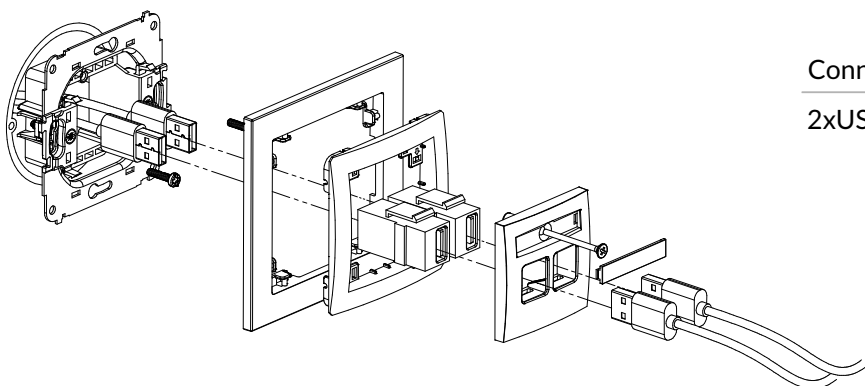

Connection type	Connection
HDMI, 1 x RJ45 8-kontakt	1 x HDMI socket female / Clamp penetrating insulation

DCUSB-1 + DR-1

Single USB charger mechanism, 5V, 1A + universal plastic frame

Connection type	Connection
USB-A	Screw clamps

DGUSB-1 + DR-1

USB-AA 2.0 single socket mechanism + universal plastic frame

Connection type	Connection
USB-A 2.0	1 x USB-A socket female

DGUSB-5 + DR-1

USB-AA 3.0 single socket mechanism + universal plastic frame

Connection type	Connection
USB-A 3.0	1 x USB-A socket female

DGUSB-2 + DR-1

2xUSB-AA 2.0 double socket mechanism + universal plastic frame

Connection type	Connection
2xUSB-A 2.0	2 x USB-A socket female

DGUSB-6 + DR-1

2xUSB-AA 3.0 double socket mechanism + universal plastic frame

Connection type	Connection
2xUSB-A 3.0	2 x USB-A socket female

DGUSB-3 + DR-1

USB-AB 2.0 single socket mechanism + universal plastic frame

Connection type