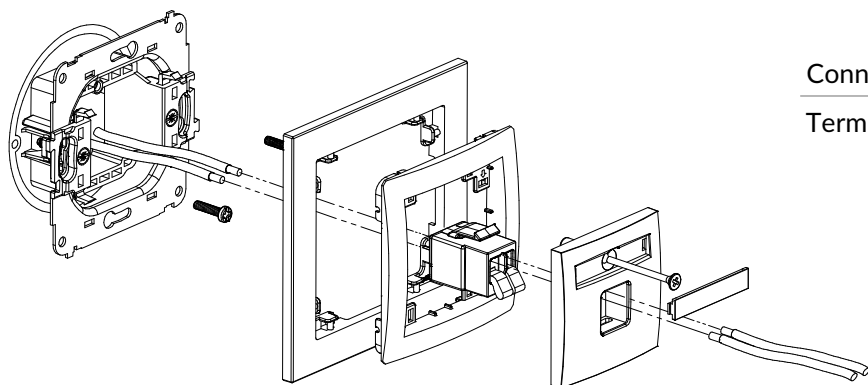

DECO SERIES MULTIMEDIA SOCKETS CONNECTION METHOD

DGG-1 + DR-1

Single loudspeaker socket (2,5mm²) mechanism + universal plastic frame

Connection type	Connection
Terminal	Screw clamps

DGG-2 + DR-1

Double loudspeaker socket (2,5mm²) mechanism + universal plastic frame

Connection type	Connection
Terminal	Screw clamps

DGG-3 + DR-1

Single loudspeaker socket (banana type - red and black, gold-plated, 4mm², soldering) mechanism + universal plastic frame

Connection type	Connection
2 x banana gold plated (red and black)	For soldering