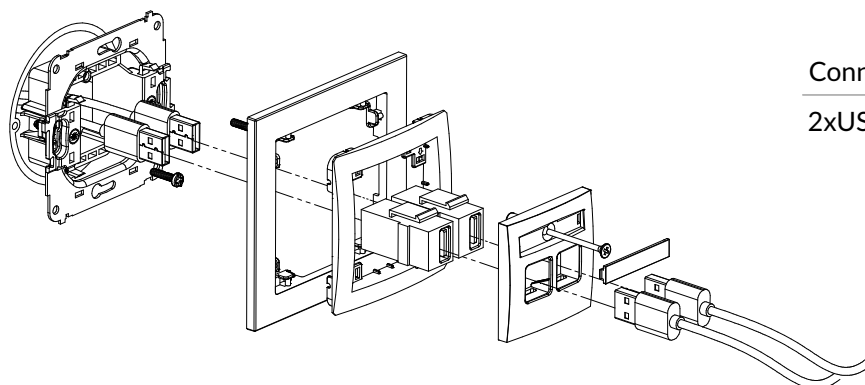

Connection type	Connection
HDMI, 1 x RJ45 8-kontakt	1 x HDMI socket female / Clamp penetrating insulation

DCUSB-1 + DR-1

Single USB charger mechanism, 5V, 1A + universal plastic frame

Connection type	Connection
USB-A	Screw clamps

DGUSB-1 + DR-1

USB-AA 2.0 single socket mechanism + universal plastic frame

Connection type	Connection
USB-A 2.0	1 x USB-A socket female

DGUSB-5 + DR-1

USB-AA 3.0 single socket mechanism + universal plastic frame

Connection type	Connection
USB-A 3.0	1 x USB-A socket female

DGUSB-2 + DR-1

2xUSB-AA 2.0 double socket mechanism + universal plastic frame

Connection type	Connection
2xUSB-A 2.0	2 x USB-A socket female

DGUSB-6 + DR-1

2xUSB-AA 3.0 double socket mechanism + universal plastic frame

Connection type	Connection
2xUSB-A 3.0	2 x USB-A socket female

DGUSB-3 + DR-1

USB-AB 2.0 single socket mechanism + universal plastic frame

Connection type