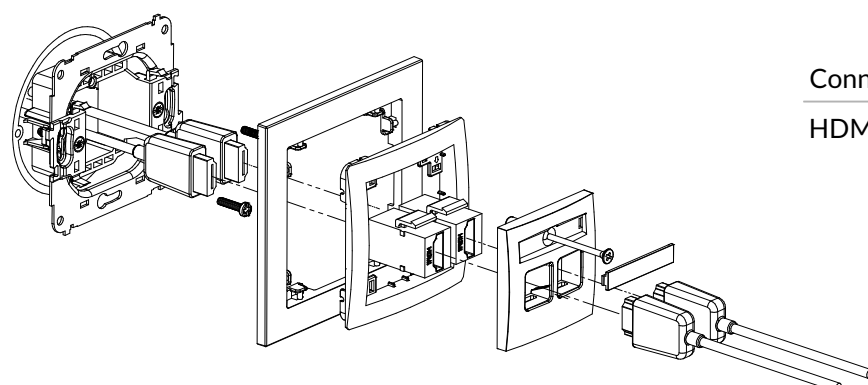

BNC single socket mechanism + universal plastic frame

Connection type	Connection
BNC	Screwed

DHDMI-1 + DR-1

HDMI single socket mechanism + universal plastic frame

Connection type	Connection
HDMI	1 x HDMI socket female

DHDMI-2 + DR-1

HDMI double socket mechanism + universal plastic frame

Connection type	Connection
HDMI	2 x HDMI socket female

DGHK + DR-1

HDMI single socket mechanism + single computer socket mechanism 1xRJ45, cat. 5e, 8-contact
+ universal plastic frame

Connection type	Connection
HDMI, 1 x RJ45 8-kontakt	1 x HDMI socket female / Clamp penetrating insulation

DCUSB-1 + DR-1

Single USB charger mechanism, 5V, 1A + universal plastic frame

Connection type	Connection
USB-A	Screw clamps