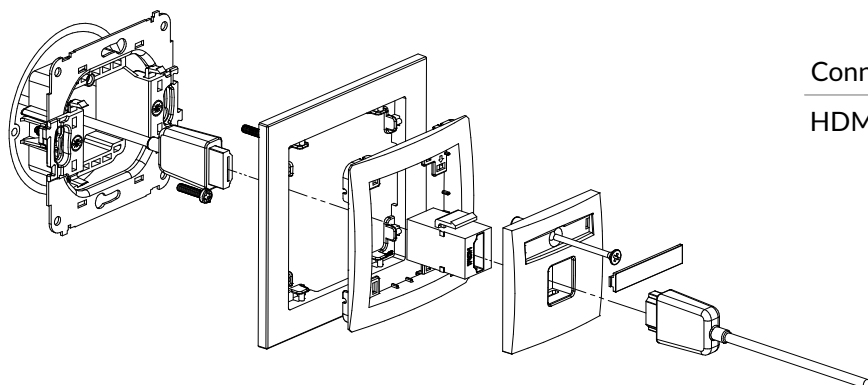

RCA double socket (cinch type - white and red, gold-plated) mechanism + universal plastic frame

Connection type	Connection
RCA gold-plated	2 x RCA (cinch) female, white and red marker, gold plated

DGBNC-1 + DR-1

BNC single socket mechanism + universal plastic frame

Connection type	Connection
BNC	Screwed

DHDMI-1 + DR-1

HDMI single socket mechanism + universal plastic frame

Connection type	Connection
HDMI	1 x HDMI socket female

DHDMI-2 + DR-1

HDMI double socket mechanism + universal plastic frame

Connection type	Connection
HDMI	2 x HDMI socket female

DGHK + DR-1

HDMI single socket mechanism + single computer socket mechanism 1xRJ45, cat. 5e, 8-contact
+ universal plastic frame

Connection type	Connection
HDMI, 1 x RJ45 8-kontakt	1 x HDMI socket female / Clamp penetrating insulation

DCUSB-1 + DR-1

Single USB charger mechanism, 5V, 1A + universal plastic frame

Connection type	Connection
USB-A	Screw clamps