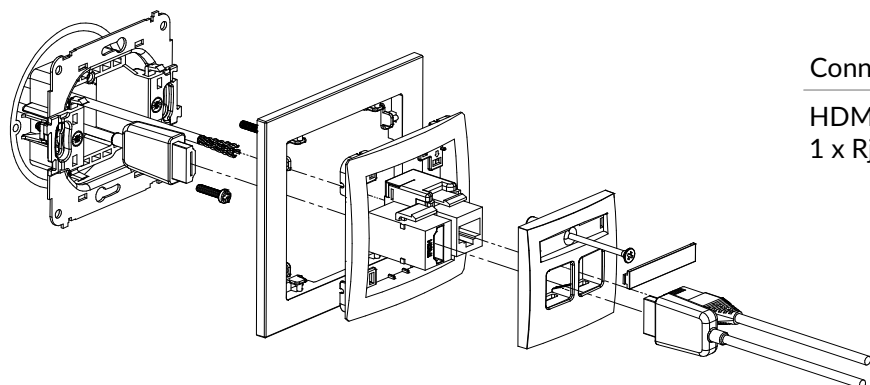

BNC single socket mechanism + universal plastic frame

Connection type	Connection
BNC	Screwed

DHDMI-1 + DR-1

HDMI single socket mechanism + universal plastic frame

Connection type	Connection
HDMI	1 x HDMI socket female

DHDMI-2 + DR-1

HDMI double socket mechanism + universal plastic frame

Connection type	Connection
HDMI	2 x HDMI socket female

DGHK + DR-1

HDMI single socket mechanism + single computer socket mechanism 1xRJ45, cat. 5e, 8-contact
+ universal plastic frame

Connection type	Connection
HDMI, 1 x RJ45 8-kontakt	1 x HDMI socket female / Clamp penetrating insulation

DCUSB-1 + DR-1

Single USB charger mechanism, 5V, 1A + universal plastic frame

Connection type	Connection
USB-A	Screw clamps