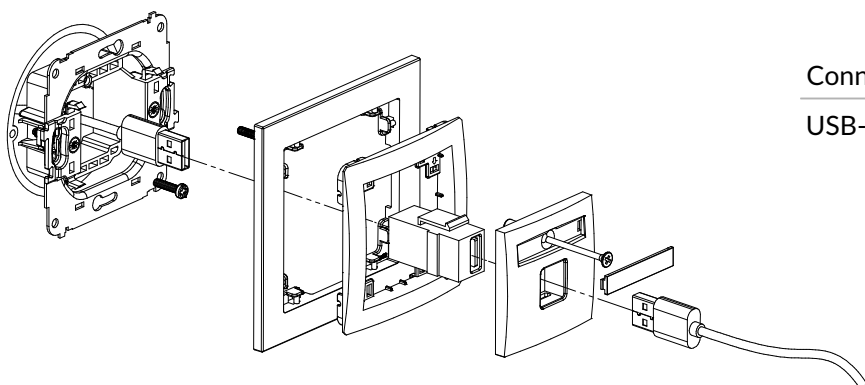

Connection type	Connection
HDMI, 1 x RJ45 8-kontakt	1 x HDMI socket female / Clamp penetrating insulation

DCUSB-1 + DR-1

Single USB charger mechanism, 5V, 1A + universal plastic frame

Connection type	Connection
USB-A	Screw clamps

DGUSB-1 + DR-1

USB-AA 2.0 single socket mechanism + universal plastic frame

Connection type	Connection
USB-A 2.0	1 x USB-A socket female

DGUSB-5 + DR-1

USB-AA 3.0 single socket mechanism + universal plastic frame

Connection type	Connection
USB-A 3.0	1 x USB-A socket female

DGUSB-2 + DR-1

2xUSB-AA 2.0 double socket mechanism + universal plastic frame

Connection type	Connection
2xUSB-A 2.0	2 x USB-A socket female

DGUSB-6 + DR-1

2xUSB-AA 3.0 double socket mechanism + universal plastic frame

Connection type	Connection
2xUSB-A 3.0	2 x USB-A socket female

DGUSB-3 + DR-1

USB-AB 2.0 single socket mechanism + universal plastic frame

Connection type