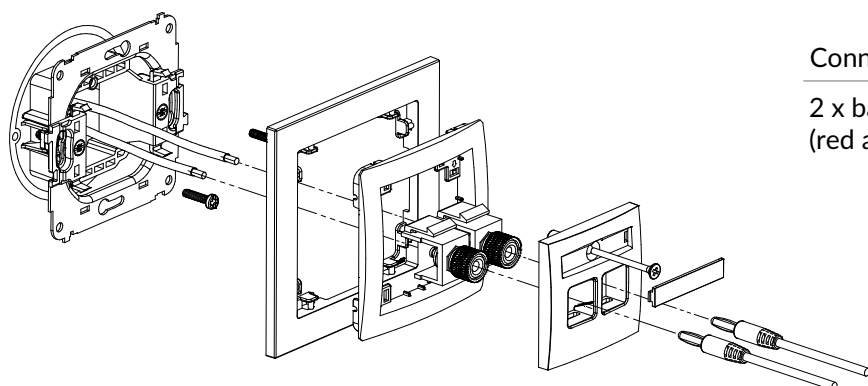

DECO SERIES MULTIMEDIA SOCKETS CONNECTION METHOD

DGG-1 + DR-1

Single loudspeaker socket (2,5mm²) mechanism + universal plastic frame

Connection type	Connection
Terminal	Screw clamps

DGG-2 + DR-1

Double loudspeaker socket (2,5mm²) mechanism + universal plastic frame

Connection type	Connection
Terminal	Screw clamps

DGG-3 + DR-1

Single loudspeaker socket (banana type - red and black, gold-plated, 4mm², soldering) mechanism + universal plastic frame

Connection type	Connection
2 x banana gold plated (red and black)	For soldering