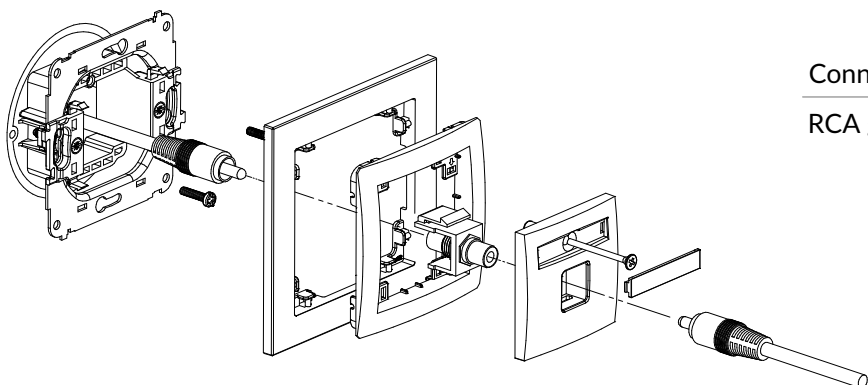

DGG-4 + DR-1

Single loudspeaker socket (banana type - red and black, gold-plated, 4mm², twisted) mechanism + universal plastic frame

Connection type	Connection
2 x banana gold plated (red and black)	Screwed

DGRCA-1 + DR-1

RCA single socket (cinch type - yellow, gold-plated) mechanism + universal plastic frame

Connection type	Connection
RCA gold-plated	1 x RCA (cinch) female, yellow marker, gold plated

DGRCA-2 + DR-1

RCA double socket (cinch type - white and red, gold-plated) mechanism + universal plastic frame

Connection type	Connection
RCA gold-plated	2 x RCA (cinch) female, white and red marker, gold plated

DGBNC-1 + DR-1

BNC single socket mechanism + universal plastic frame

Connection type	Connection
BNC	Screwed

DHDMI-1 + DR-1

HDMI single socket mechanism + universal plastic frame

Connection type	Connection
HDMI	1 x HDMI socket female