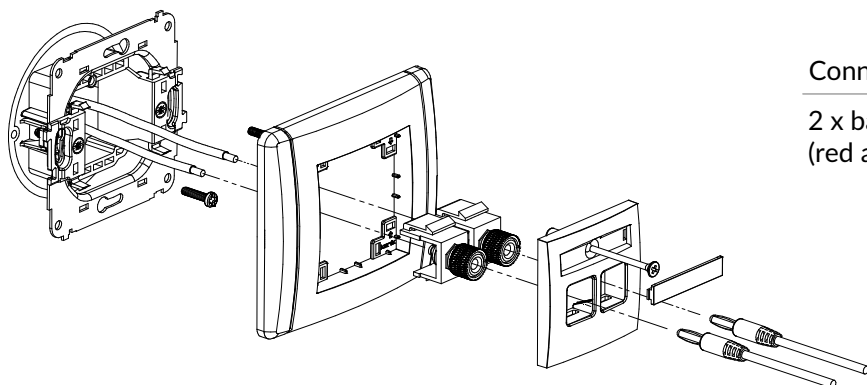

Connection type	Connection
2 x banana gold plated (red and black)	For soldering