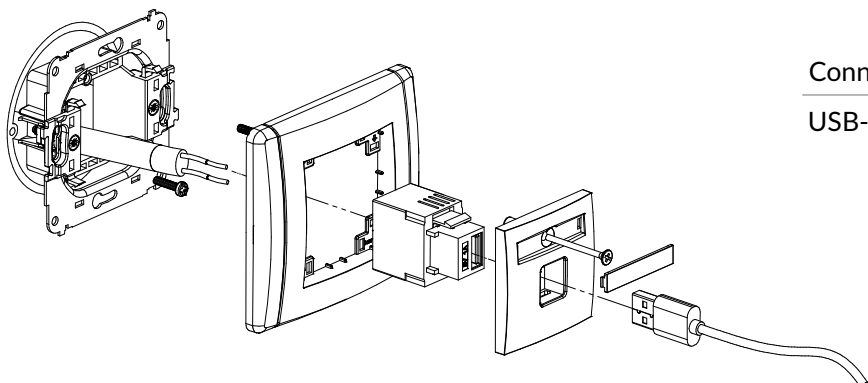

Connection type	Connection
-----------------	------------

BNC	Screwed
-----	---------

**FHDMI-1**  
HDMI single socket

Connection type	Connection
-----------------	------------

HDMI	1 x HDMI socket female
------	------------------------

**FHDMI-2**  
HDMI double socket

Connection type	Connection
-----------------	------------

HDMI	2 x HDMI socket female
------	------------------------

**FGHK**

HDMI single socket + single computer socket 1xRJ45, cat. 5e, 8-contact

Connection type	Connection
HDMI, 1 x Rj45 8-kontakt	1 x HDMI socket female / Clamp penetrating insulation

**FCUSB-1**

Single USB charger, 5V, 1A

Connection type	Connection
USB-A	Screw clamps

**FGUSB-1**

USB-AA 2.0 single socket