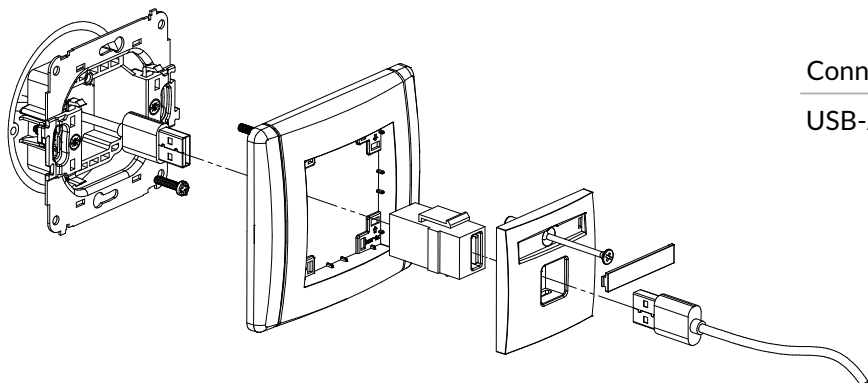

Connection type	Connection
HDMI, 1 x Rj45 8-kontakt	1 x HDMI socket female / Clamp penetrating insulation

**FCUSB-1**

Single USB charger, 5V, 1A

Connection type	Connection
USB-A	Screw clamps

**FGUSB-1**

USB-AA 2.0 single socket

Connection type	Connection
USB-A 2.0	1 x USB-A socket female

**FGUSB-5**  
USB-AA 3.0 single socket

Connection type	Connection
USB-A 3.0	1 x USB-A socket female

**FGUSB-2**  
2xUSB-AA 2.0 double socket

Connection type	Connection
2xUSB-A 2.0	2 x USB-A socket female