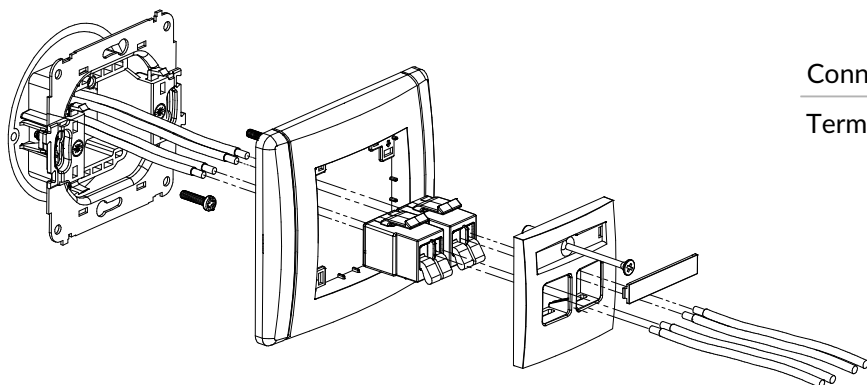

## FGG-1

Single loudspeaker socket (2,5mm<sup>2</sup>)

Connection type	Connection
Terminal	Screw clamps

## FGG-2

Double loudspeaker socket (2,5mm<sup>2</sup>)

Connection type	Connection
Terminal	Screw clamps