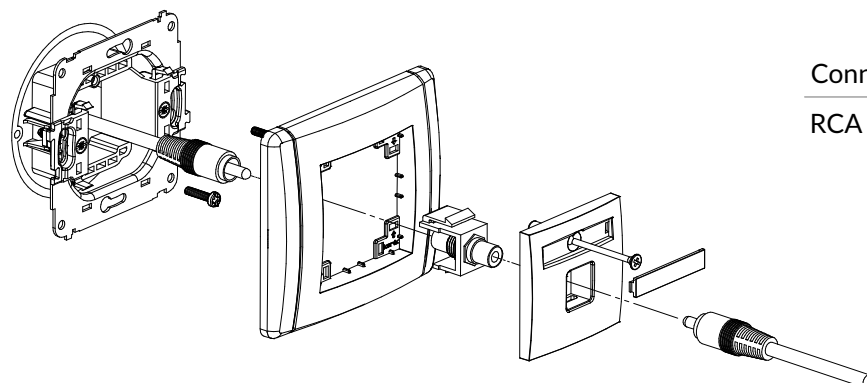

Connection type	Connection
2 x banana gold plated (red and black)	Screwed

**FGRCA-1**

RCA single socket (cinch type - yellow, gold-plated)

Connection type	Connection
RCA gold-plated	1 x RCA (cinch) female, yellow marker, gold plated