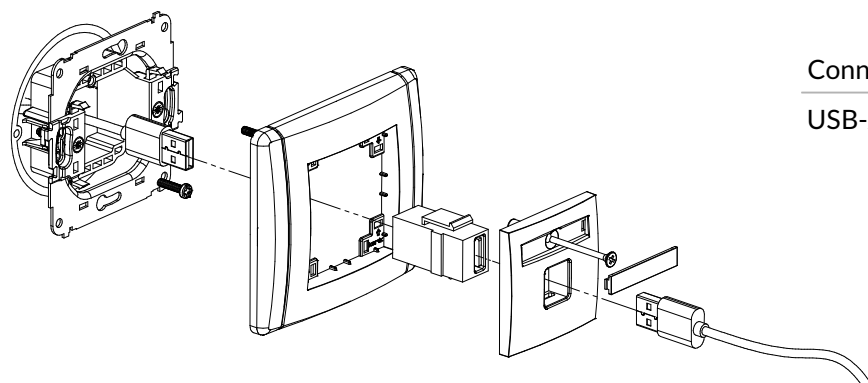

Connection type	Connection
HDMI, 1 x Rj45 8-kontakt	1 x HDMI socket female / Clamp penetrating insulation

**FCUSB-1**

Single USB charger, 5V, 1A

Connection type	Connection
USB-A	Screw clamps

**FGUSB-1**

USB-AA 2.0 single socket

Connection type	Connection
USB-A 2.0	1 x USB-A socket female

**FGUSB-5**  
USB-AA 3.0 single socket

Connection type	Connection
USB-A 3.0	1 x USB-A socket female

**FGUSB-2**  
2xUSB-AA 2.0 double socket

Connection type	Connection
2xUSB-A 2.0	2 x USB-A socket female