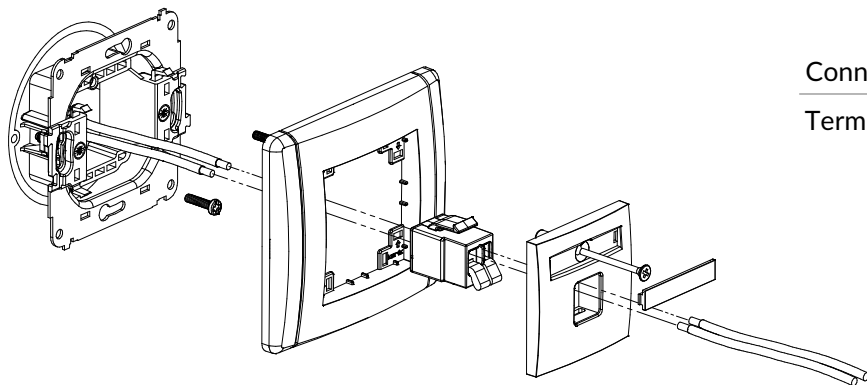

# FLEXI SERIES MULTIMEDIA SOCKETS CONNECTION METHOD

## FGG-1

Single loudspeaker socket (2,5mm<sup>2</sup>)

Connection type	Connection
Terminal	Screw clamps