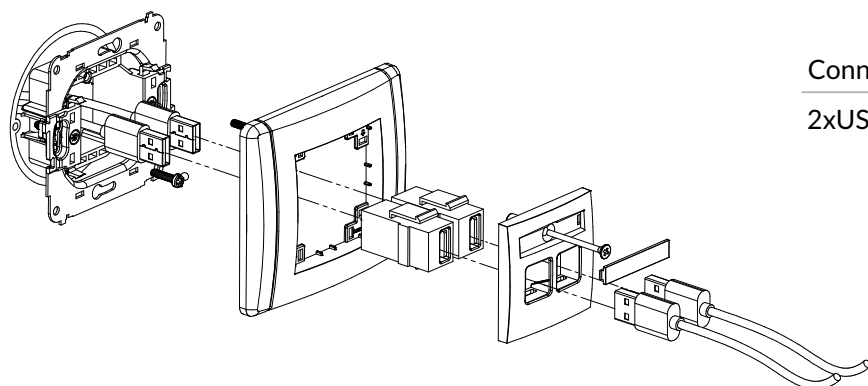

Connection type	Connection
HDMI, 1 x Rj45 8-kontakt	1 x HDMI socket female / Clamp penetrating insulation

**FCUSB-1**

Single USB charger, 5V, 1A

Connection type	Connection
USB-A	Screw clamps

**FGUSB-1**

USB-AA 2.0 single socket

Connection type	Connection
USB-A 2.0	1 x USB-A socket female

**FGUSB-5**  
USB-AA 3.0 single socket

Connection type	Connection
USB-A 3.0	1 x USB-A socket female

**FGUSB-2**  
2xUSB-AA 2.0 double socket

Connection type	Connection
2xUSB-A 2.0	2 x USB-A socket female

**FGUSB-6**  
2xUSB-AA 3.0 double socket

Connection type	Connection
2xUSB-A 3.0	2 x USB-A socket female

**FGUSB-3**  
**USB-AB 2.0 single socket**

Connection type	Connection
USB-B 2.0	1 x USB-A socket female