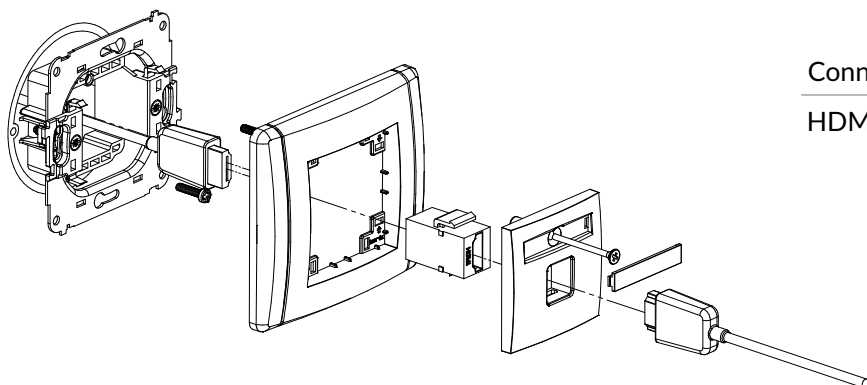

**FGRCA-2**

RCA double socket (cinch type - white and red, gold-plated)

Connection type	Connection
RCA gold-plated	2 x RCA (cinch) female, white and red marker, gold plated

**FGBNC-1**  
BNC single socket

Connection type	Connection
-----------------	------------

BNC	Screwed
-----	---------

**FHDMI-1**  
HDMI single socket

Connection type	Connection
-----------------	------------

HDMI	1 x HDMI socket female
------	------------------------