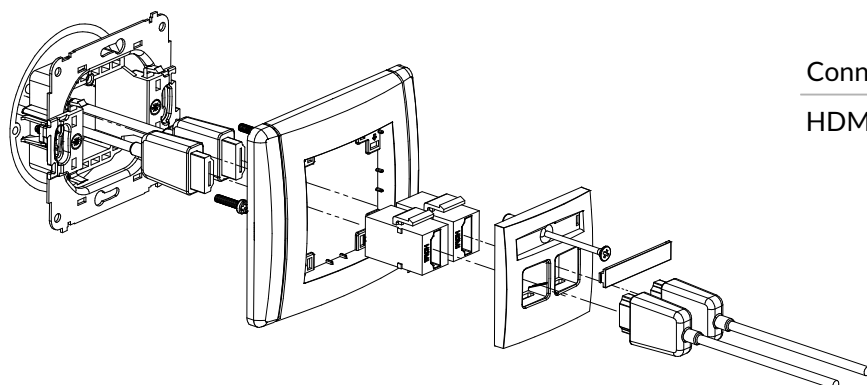

FHDMI-2
HDMI double socket

Connection type	Connection

HDMI	2 x HDMI socket female