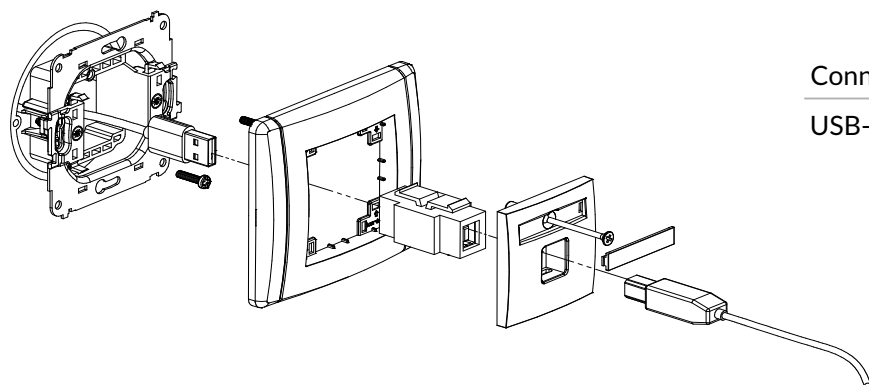

Connection type	Connection
HDMI, 1 x Rj45 8-kontakt	1 x HDMI socket female / Clamp penetrating insulation

**FCUSB-1**

Single USB charger, 5V, 1A

Connection type	Connection
USB-A	Screw clamps

**FGUSB-1**

USB-AA 2.0 single socket

Connection type	Connection
USB-A 2.0	1 x USB-A socket female

**FGUSB-5**  
USB-AA 3.0 single socket

Connection type	Connection
USB-A 3.0	1 x USB-A socket female

**FGUSB-2**  
2xUSB-AA 2.0 double socket

Connection type	Connection
2xUSB-A 2.0	2 x USB-A socket female

**FGUSB-6**  
2xUSB-AA 3.0 double socket

Connection type	Connection
2xUSB-A 3.0	2 x USB-A socket female

**FGUSB-3**  
**USB-AB 2.0 single socket**

Connection type	Connection
USB-B 2.0	1 x USB-A socket female