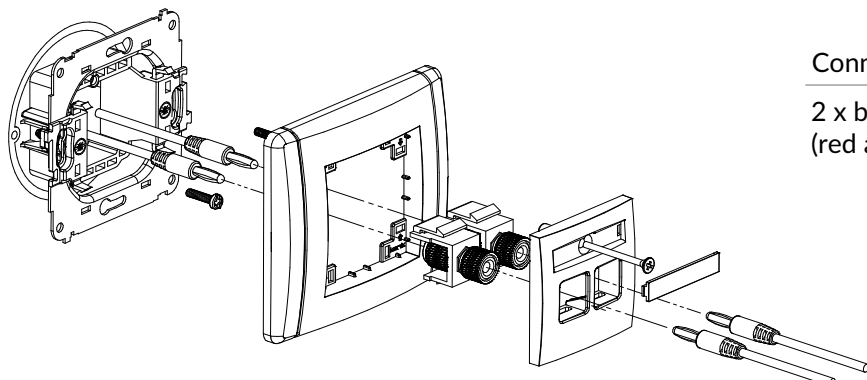

## FGG-3

Single loudspeaker socket (banana type - red and black, gold-plated, 4mm<sup>2</sup>, soldering)

Connection type	Connection
2 x banana gold plated (red and black)	For soldering

**FGG-4**

Single loudspeaker socket (banana type - red and black, gold-plated, 4mm<sup>2</sup>, twisted)