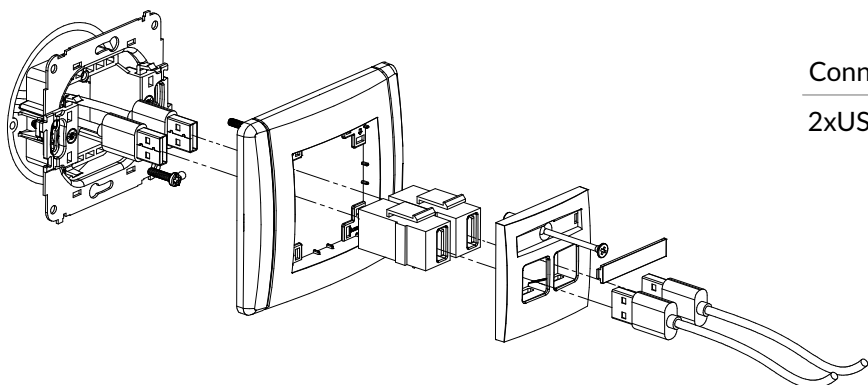

Connection type	Connection
HDMI, 1 x Rj45 8-kontakt	1 x HDMI socket female / Clamp penetrating insulation

**FCUSB-1**

Single USB charger, 5V, 1A

Connection type	Connection
USB-A	Screw clamps

**FGUSB-1**

USB-AA 2.0 single socket

Connection type	Connection
USB-A 2.0	1 x USB-A socket female

**FGUSB-5**  
USB-AA 3.0 single socket

Connection type	Connection
USB-A 3.0	1 x USB-A socket female

**FGUSB-2**  
2xUSB-AA 2.0 double socket

Connection type	Connection
2xUSB-A 2.0	2 x USB-A socket female