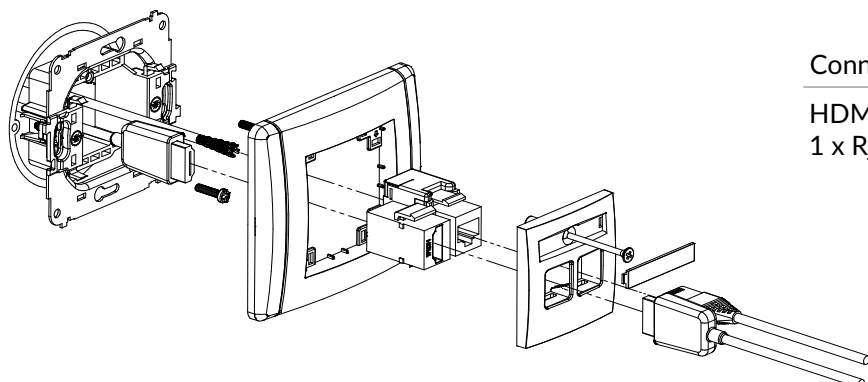

Connection type	Connection
-----------------	------------

BNC	Screwed
-----	---------

**FHDMI-1**  
HDMI single socket

Connection type	Connection
-----------------	------------

HDMI	1 x HDMI socket female
------	------------------------

**FHDMI-2**  
HDMI double socket

Connection type	Connection
-----------------	------------

HDMI	2 x HDMI socket female
------	------------------------

**FGHK**

HDMI single socket + single computer socket 1xRJ45, cat. 5e, 8-contact

Connection type	Connection
HDMI, 1 x Rj45 8-kontakt	1 x HDMI socket female / Clamp penetrating insulation

**FCUSB-1**

Single USB charger, 5V, 1A

Connection type	Connection
USB-A	Screw clamps

**FGUSB-1**

USB-AA 2.0 single socket