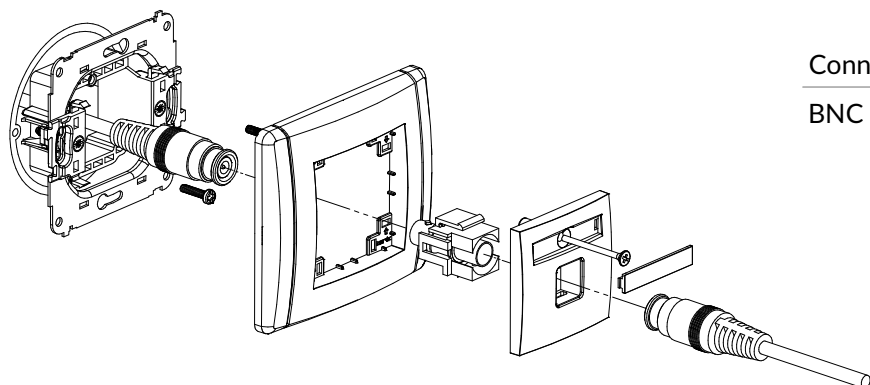

Connection type	Connection
2 x banana gold plated (red and black)	Screwed

**FGRCA-1**

RCA single socket (cinch type - yellow, gold-plated)

Connection type	Connection
RCA gold-plated	1 x RCA (cinch) female, yellow marker, gold plated

**FGRCA-2**

RCA double socket (cinch type - white and red, gold-plated)

Connection type	Connection
RCA gold-plated	2 x RCA (cinch) female, white and red marker, gold plated

**FGBNC-1**  
BNC single socket

Connection type	Connection
-----------------	------------

BNC	Screwed
-----	---------

**FHDMI-1**  
HDMI single socket

Connection type	Connection
-----------------	------------

HDMI	1 x HDMI socket female
------	------------------------